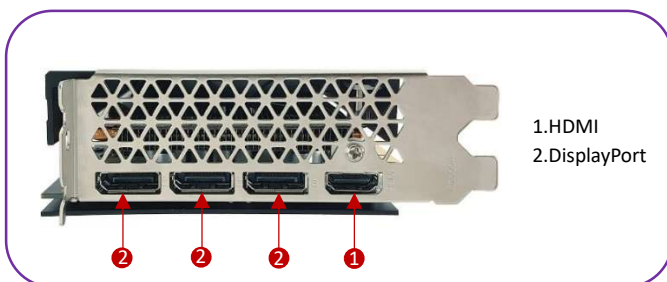

I/O CONNECTIONS