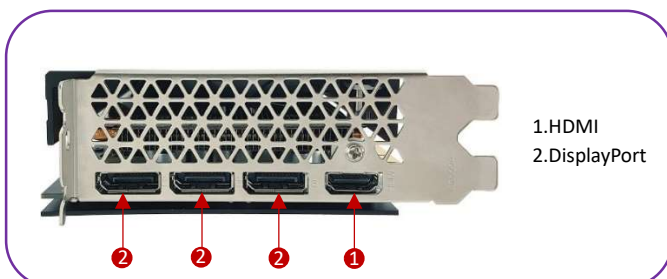

I/O CONNECTIONS