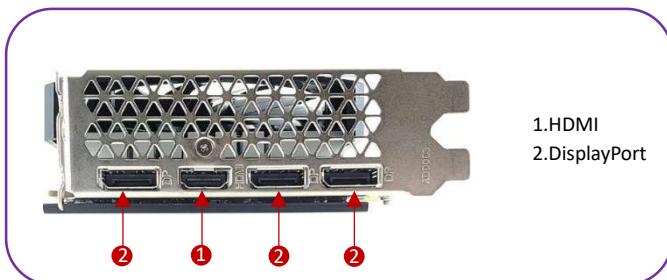

I/O CONNECTIONS